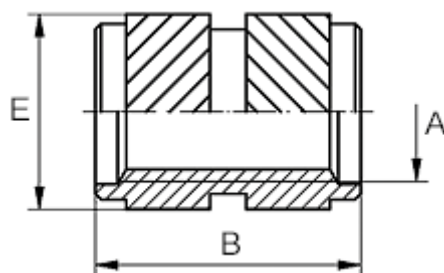

# Data Sheet

Article number: 12864000030800  
Description: KLEE coil 864 000 030.800  
M3 Brass

## Measures

---

Female thread A	= M3
Length B	= 5.8
Min distance to edge	= 1.8
Outer diameter E	= 4.6
Recommended bore diameter $W + 0.1$	= 4.0